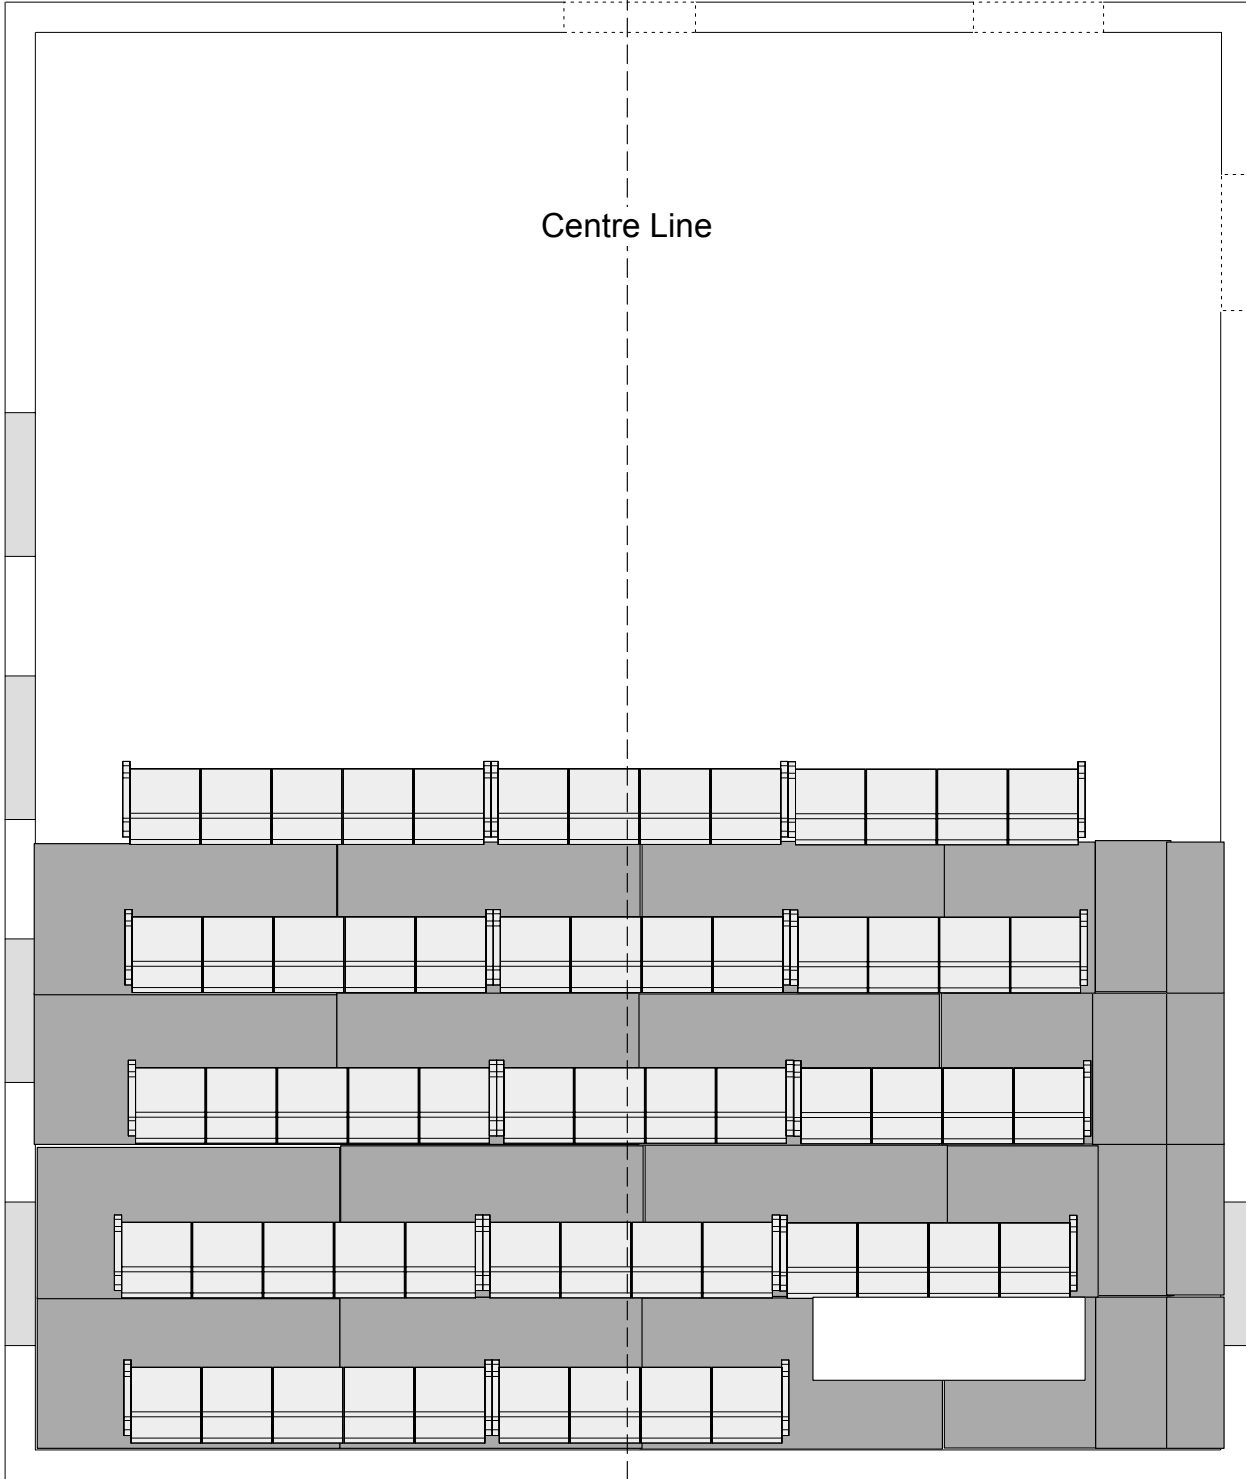

Side Elevation		BLUE ROOM THEATRE		
0m	0.5m	1m	2m	Scale: 1:50
			Date: 18/05/10	Drawn: r. miller

7840

Centre Line

9370

Seating & Rostrum

BLUE ROOM THEATRE

Scale:
1:50

Date:
06/09/06

Drawn:
r miller

7840

Centre Line

9370

Rostrum List:

12 tops (2000 wide, 1000 deep)

4 x tops (1000 wide, 1000 deep)

4 x tops (500 wide, 1000 deep)

7840

Centre Line

9370

Seating & Rostrum

BLUE ROOM THEATRE

Scale:
1:50

Date:
06/09/06

Drawn:
r miller

7840

Centre Line

2353

9370

3830

Seating & Rostrum

BLUE ROOM THEATRE

Scale:
1:50