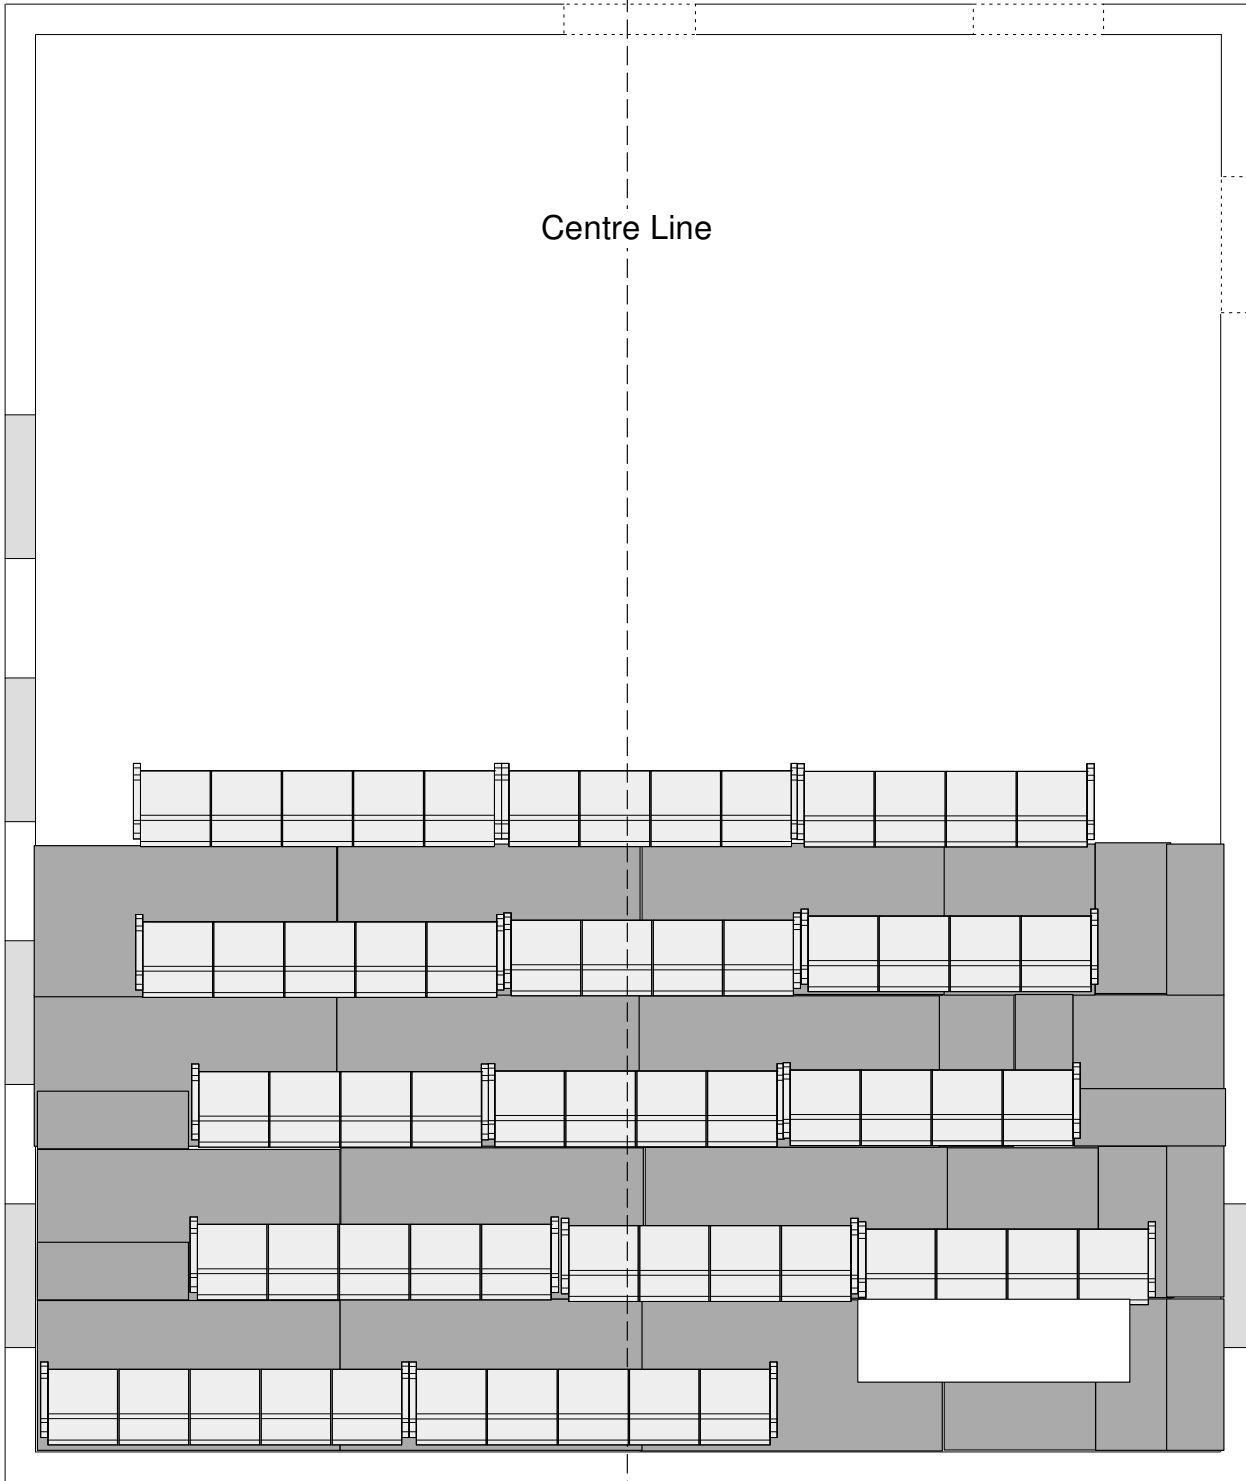

7840

Centre Line

9370

Rostrum List:

12 tops (2000 wide, 1000 deep)

4 x tops (1000 wide, 1000 deep)

4 x tops (500 wide, 1000 deep)

Legs @ 200, 400, 600, 800, 1200mm

Seating List:

5 x Rows of 5 seats

9 x Rows of 4 seats

61 fixed seats up to 74 seats allowed

Seating & Rostrum

BLUE ROOM THEATRE

0m 0.5m 1m 2m

Scale:

1:50

Date:

11/05/10

Drawn:

r miller